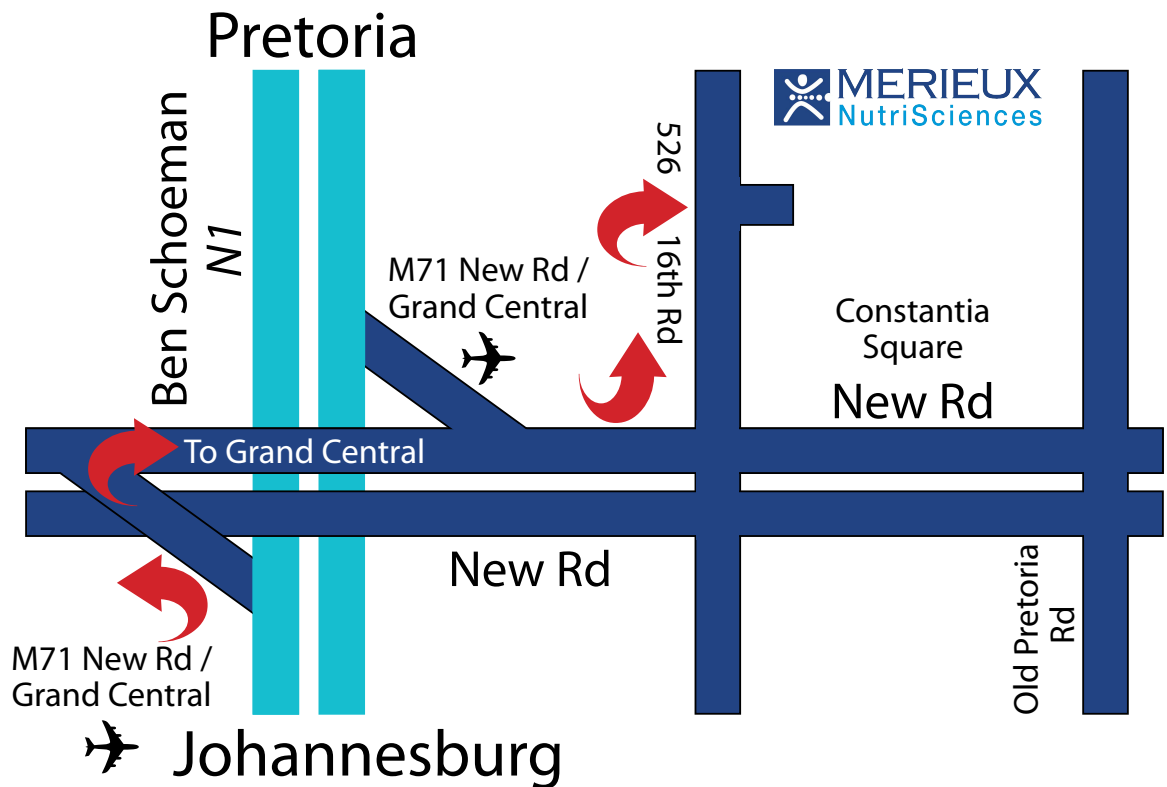

## Directions from Pretoria N1 (via Ben Schoeman)

Travel South on the N1 towards Johannesburg.  
Take the M 71 "New Road/Grand Central Airport" turnoff.  
Turn left at the traffic light on top of the bridge.  
Turn left into 16<sup>th</sup> Road at the next traffic light (Toyota and Honda dealerships on either side).  
Cross the 3-way stop (Medical Road) and continue for approx 300m past the Hyundai dealership.  
Turn right into Constantia Square Office Park.  
Continue past the security booms and across the stop street down the steep hill. Stellenryk Building is on your right.  
The last entrance before you reach the corner of the building will give you access to **Merieux NutriSciences' Laboratory and Admin Section** on the 1<sup>st</sup> floor.

## Directions from Johannesburg N1 (via Ben Schoeman)

Travel North on the N1 towards Pretoria.  
Take the M 71 "New Road/Grand Central Airport" turnoff.  
Turn right at the traffic light on top of the bridge.  
Continue straight over intersections and turn left into 16<sup>th</sup> Road at the next traffic light (Toyota and Honda dealerships on either side). Cross the 3-way stop (Medical Road) and continue for approx 300m past the Hyundai dealership.  
Turn right into Constantia Square Office Park.  
Continue past the security booms and across the stop street down the steep hill. Stellenryk Building is on your right.  
The last entrance before you reach the corner of the building will give you access to **Merieux NutriSciences' Laboratory and Admin Section** on the 1<sup>st</sup> floor.